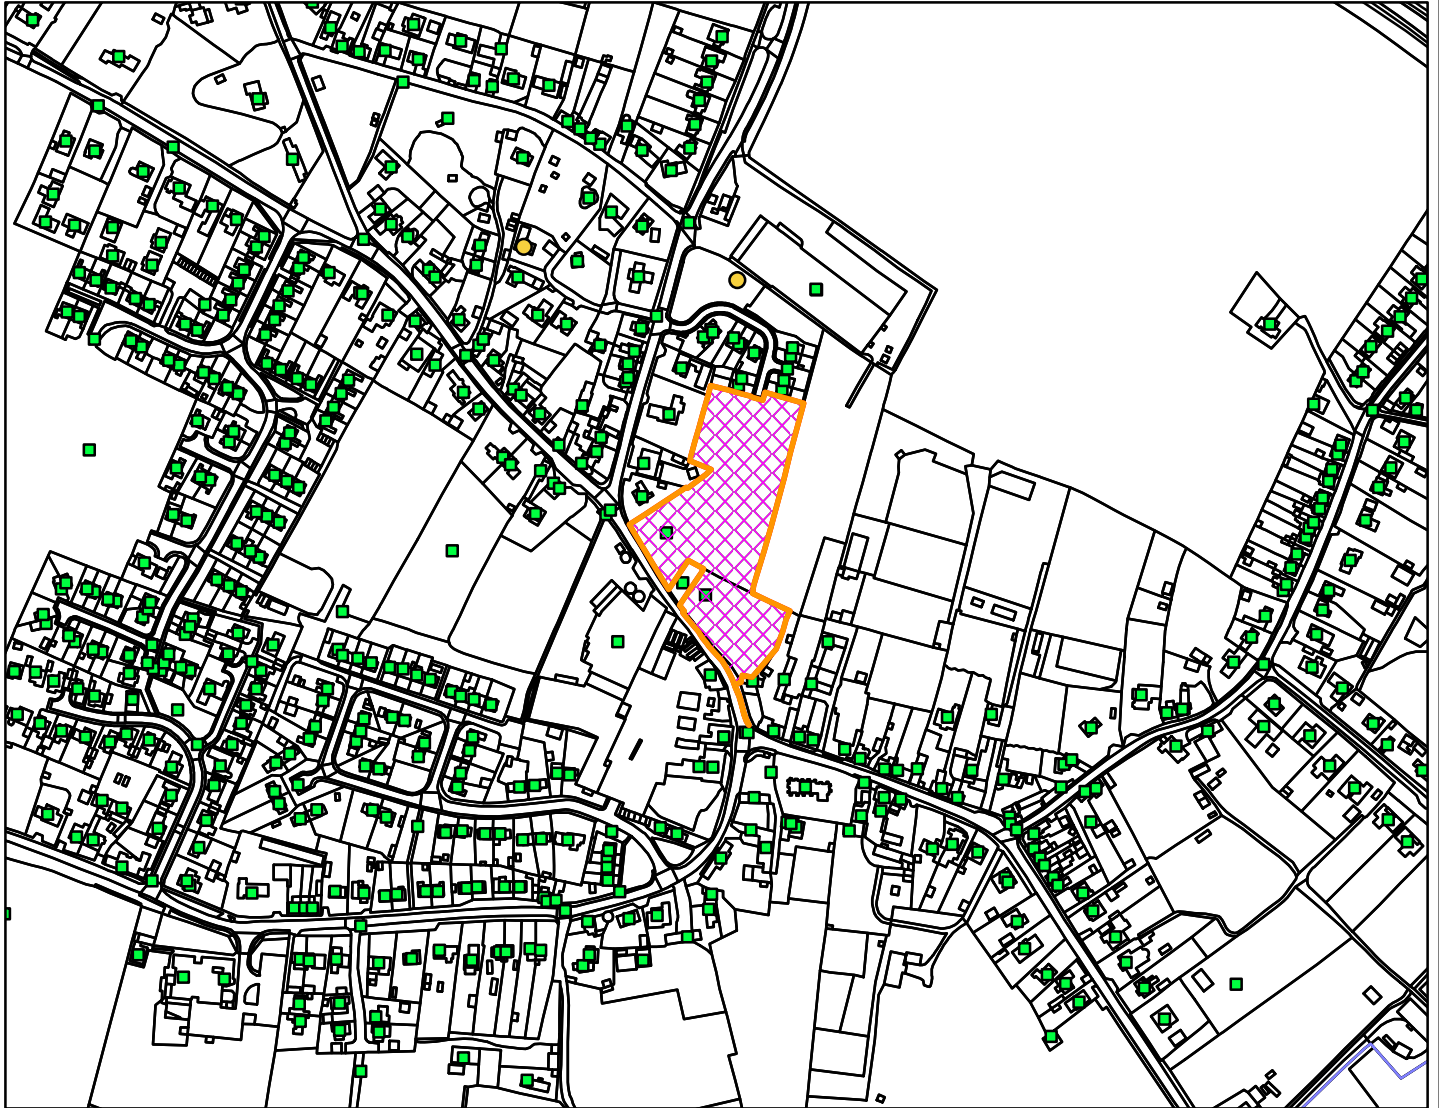

# 23/01475/FM

Borough Council of  
**King's Lynn &  
West Norfolk**

Land Between Bramcote House and Village Hall Lynn Road Stoke Ferry Norfolk

### Legend

**Scale:** 1:5,000

Reproduced from the Ordnance Survey map with permission of the Controller of His Majesty's Stationery Office © Crown Copyright 2023.

Unauthorised reproduction infringes Crown Copyright and may lead to prosecution or civil proceedings.